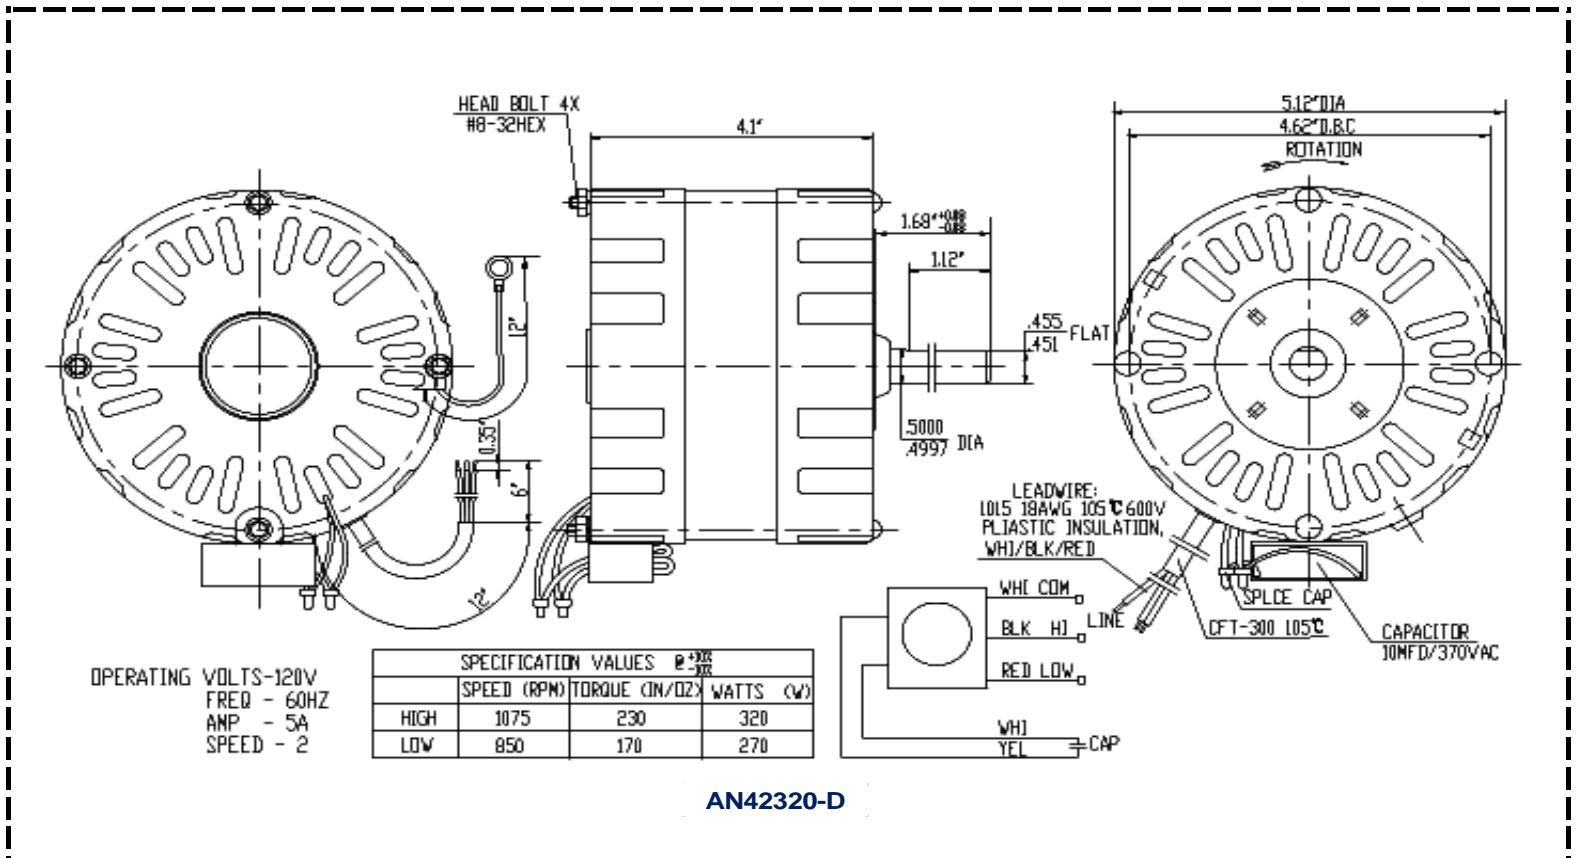

Nema 42 AC Motor

Model No. AN42320-D

Specifications	Unit	AN42320-D
Voltage	V	115-120
Frequency	HZ	60
Rated Current	A	5
Rated Speed	RPM	1075
Rated Torque	IN/OZ	230
Output Power	W	320
Insulation Class		A/B

Note: Values of Rated Speed, Rated Torque and Output Power @+/-10%

Outline Drawing

9812 Whithorn Dr., Houston, TX 77095, Phone: 281.855.2218, Fax: 281.859.8825, Email: motors@telcointercon.com