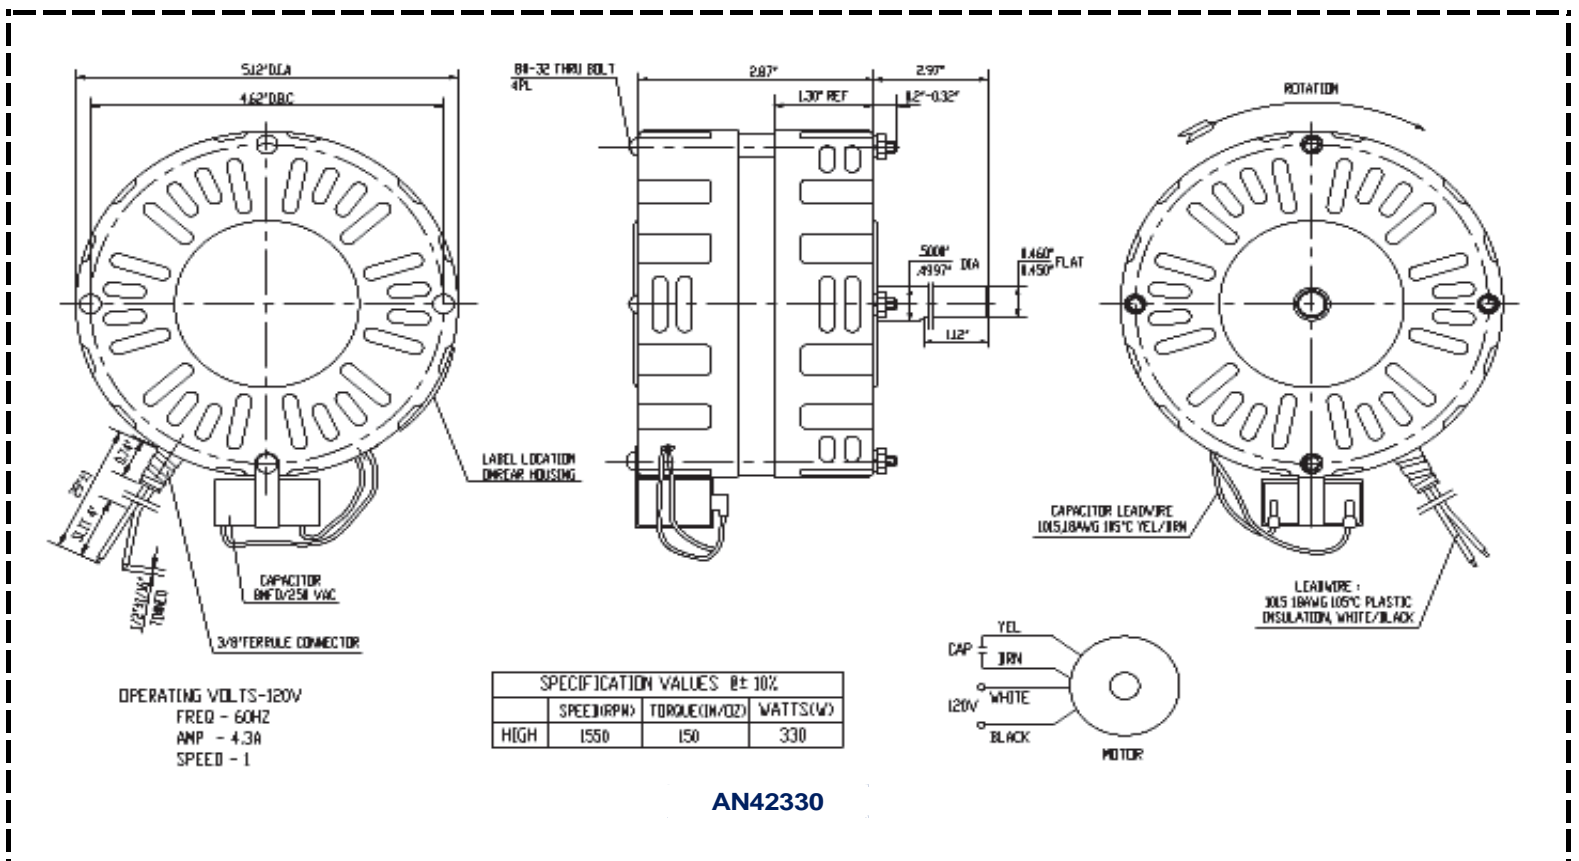

Nema 42 AC Motor

Model No. AN42330

| Specifications | Unit | AN42330 |
|------------------|------|---------|
| Voltage | V | 115-120 |
| Frequency | HZ | 60 |
| Rated Current | A | 4.3 |
| Rated Speed | RPM | 1550 |
| Rated Torque | IN/Z | 150 |
| Output Power | W | 330 |
| Insulation Class | | A/B |

Note: Values of Rated Speed, Rated Torque and Output Power @+/-10%

Outline Drawing

9812 Whithorn Dr., Houston, TX 77095, Phone: 281.855.2218, Fax: 281.859.8825, Email: motors@telcointercon.com