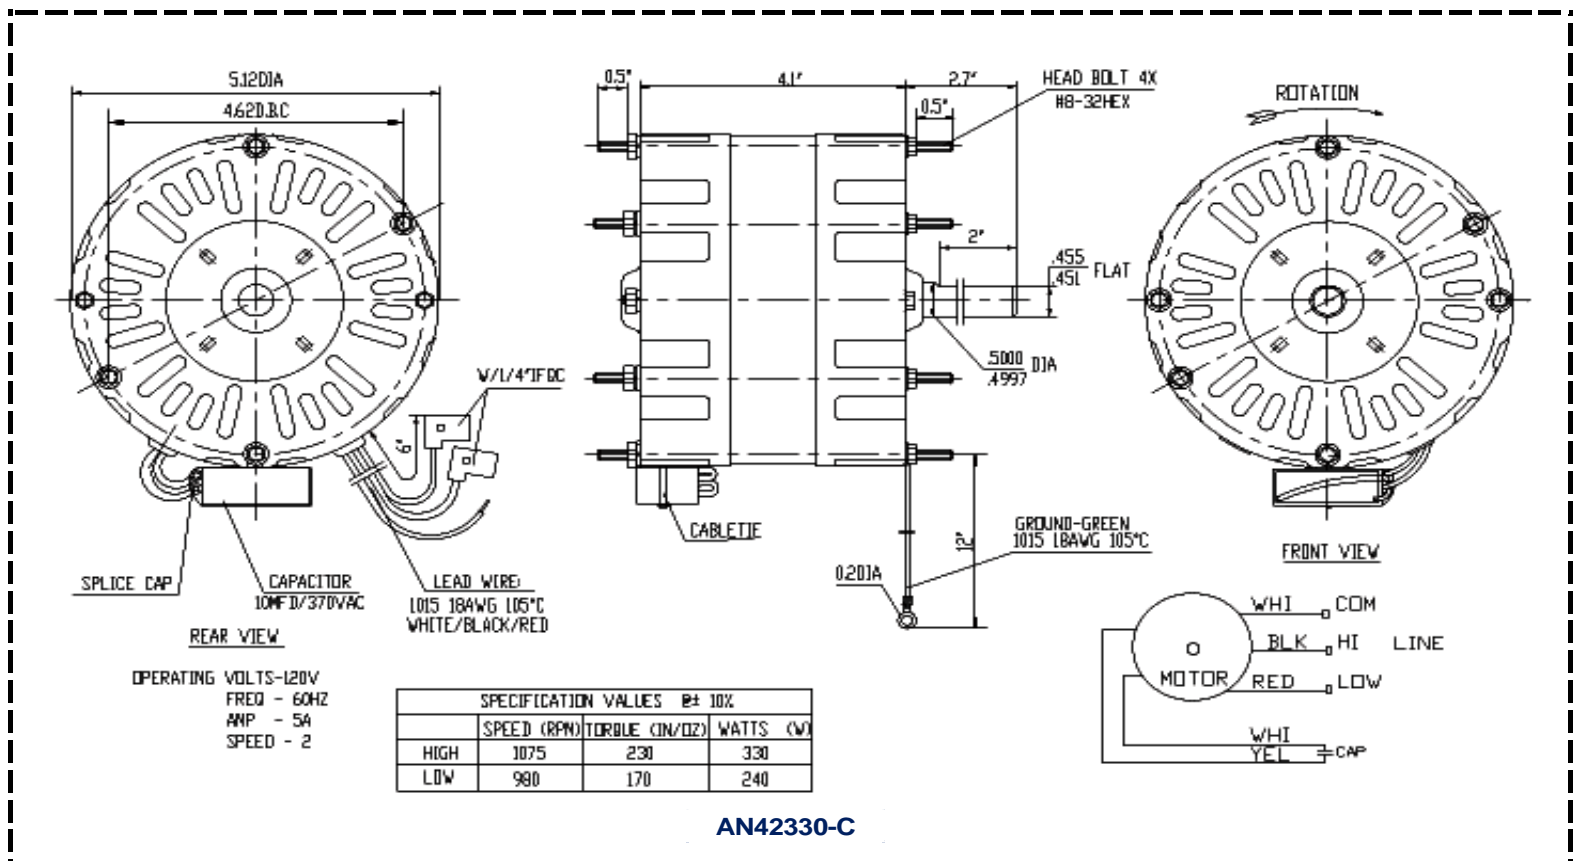

Nema 42 AC Motor

Model No. AN42330-C

Specifications	Unit	AN42330-C
Voltage	V	115-120
Frequency	HZ	60
Rated Current	A	5
Rated Speed	RPM	1075
Rated Torque	IN/OZ	210
Output Power	W	330
Insulation Class		A/B

Note: Values of Rated Speed, Rated Torque and Output Power @+/-10%

Outline Drawing

9812 Whithorn Dr., Houston, TX 77095, Phone: 281.855.2218, Fax: 281.859.8825, Email: motors@telcointercon.com