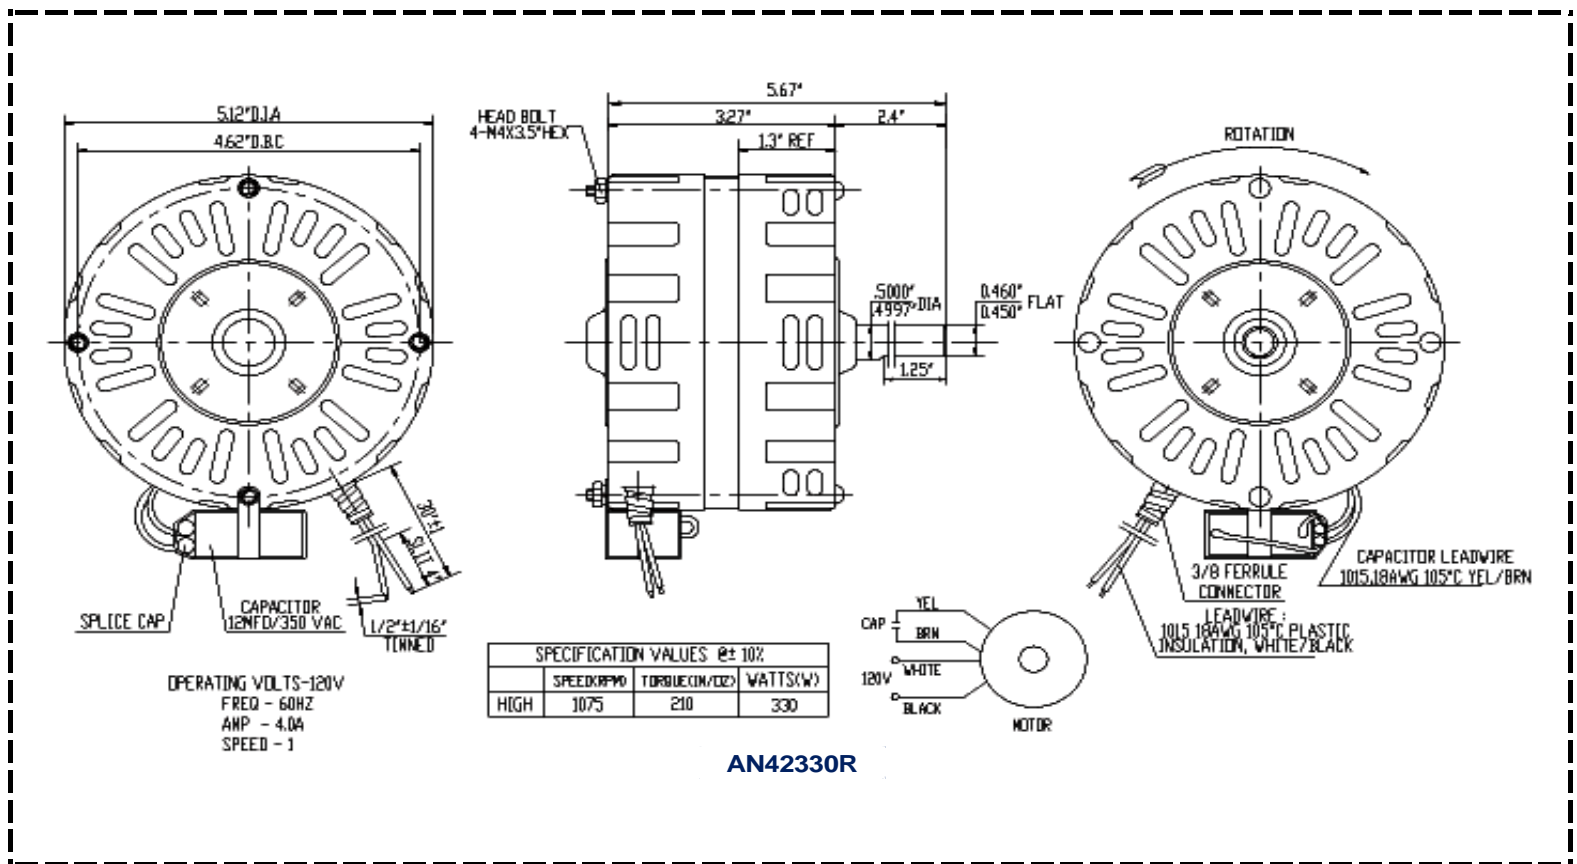

Outline Drawing

9812 Whithorn Dr., Houston, TX 77095, Phone: 281.855.2218, Fax: 281.859.8825, Email: motors@telcointercon.com