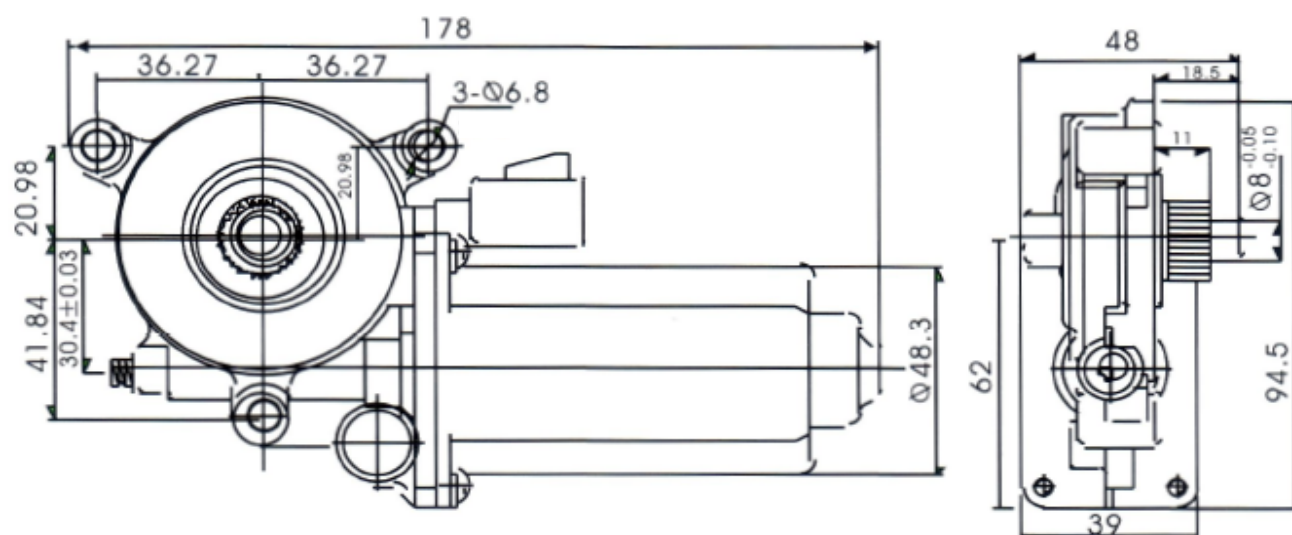

Right Angle Geared Motor

GWP73178

GWP73178-R

GWP73178A-L

Specification

Model No.	Rated	No-Load		Load			Locked Torque	Locked Current
	Voltage	Speed	Current	Torque	Speed	Current		
	V	RPM	A	N.m	RPM	A		
GWP73178 R/L	12	70±10	≤3	6	30±10	≤13	≥9	≤23
GWP73178A R/L	12	70±10	≤3	6	30±10	≤13	≥9	≤23

Outline Drawing

GWP73178-R

GWP73178A-L

Performance Curve