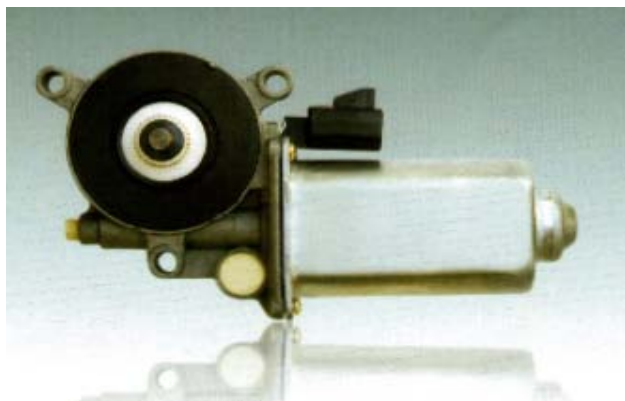

Right Angle Geared Motor

GWP73178

GWP73178-R

GWP73178A-L

Specification

Model No.	Rated	No-Load		Load			Locked Torque	Locked Current
	Voltage	Speed	Current	Torque	Speed	Current		
	V	RPM	A	N.m	RPM	A		
GWP73178 R/L	12	70±10	≤3	6	30±10	≤13	≥9	≤23
GWP73178A R/L	12	70±10	≤3	6	30±10	≤13	≥9	≤23