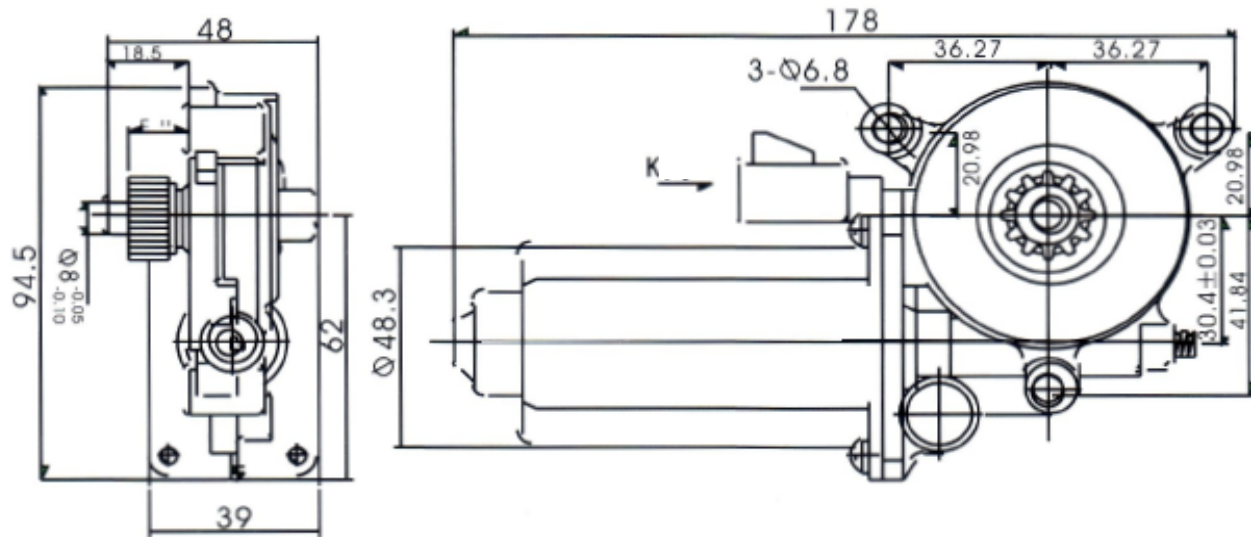

Right Angle Geared Motor

GWP73178

GWP73178-R

GWP73178A-L

Specification

Model No.	Rated	No-Load		Load			Locked Torque	Locked Current
	Voltage	Speed	Current	Torque	Speed	Current		
	V	RPM	A	N.m	RPM	A		
GWP73178 R/L	12	70±10	≤3	6	30±10	≤13	≥9	≤23
GWP73178A R/L	12	70±10	≤3	6	30±10	≤13	≥9	≤23

Outline Drawing

GWP73178-R

GWP73178A-L

Performance Curve