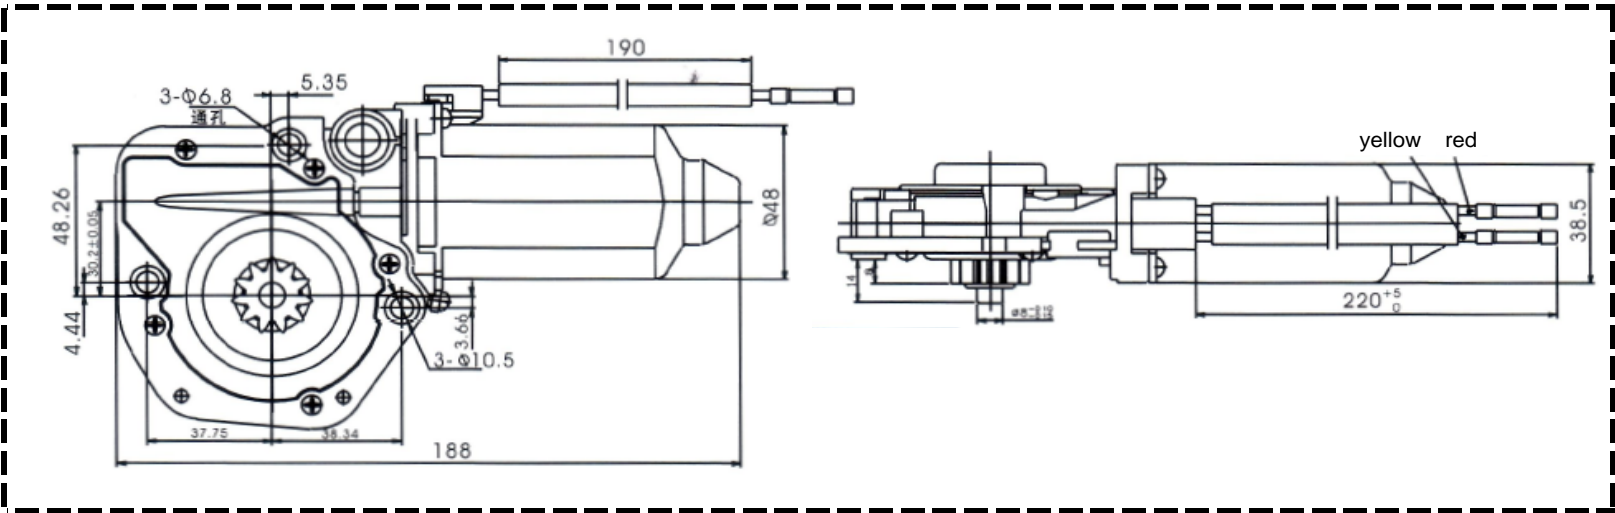

Right Angle Geared Motor

GMP75188

Specification

Model No.	Rated Voltage V	No-Load		Load		Locked Torque N.m	Locked Current A	
		Speed RPM	Current A	Torque N.m	Speed RPM			Current A
GMP75188 R/L	12	85±10	≤4	3	55±10	≤10.5	≥9	≤28

Outline Drawing

Performance Curve