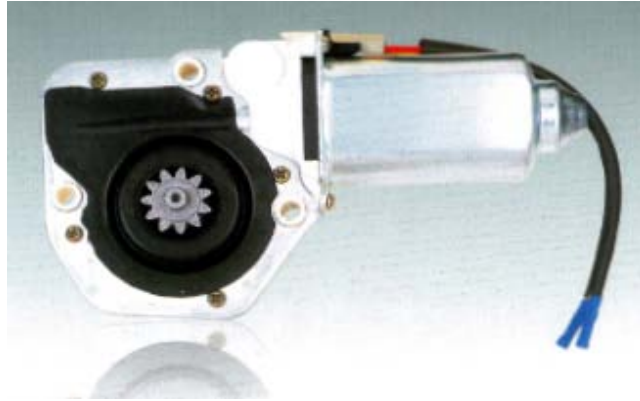

Right Angle Geared Motor

GMP75188

Specification

Model No.	Rated Voltage V	No-Load		Load		Locked Torque N.m	Locked Current A	
		Speed RPM	Current A	Torque N.m	Speed RPM			Current A
GMP75188 R/L	12	85±10	≤4	3	55±10	≤10.5	≥9	≤28