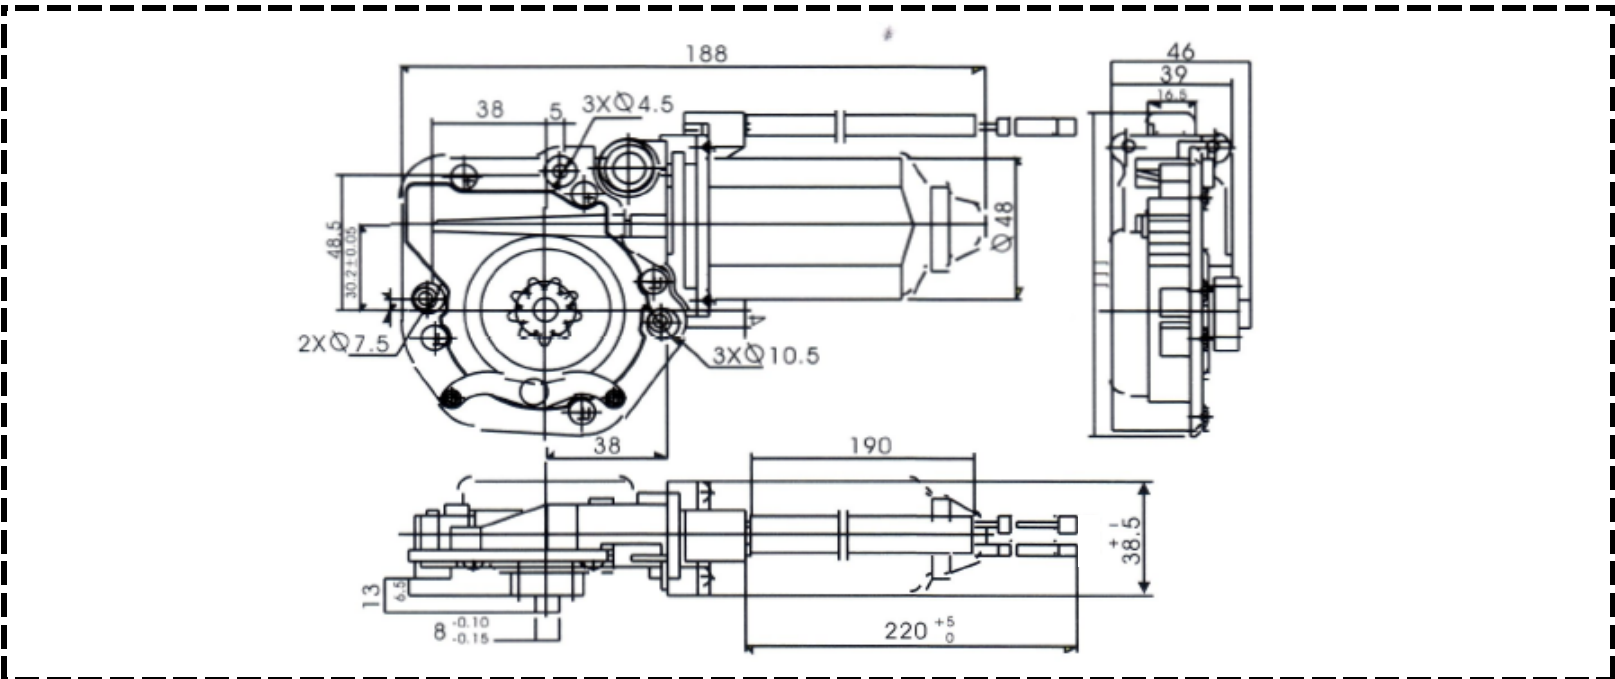

Right Angle Geared Motor

GMP76188

Specification

Model No.	Rated Voltage V	No-Load		Load			Locked Torque N.m	Locked Current A
		Speed RPM	Current A	Torque N.m	Speed RPM	Current A		
		GMP76188 R/L	12	85±10	≤4	3		

Outline Drawing

Performance Curve