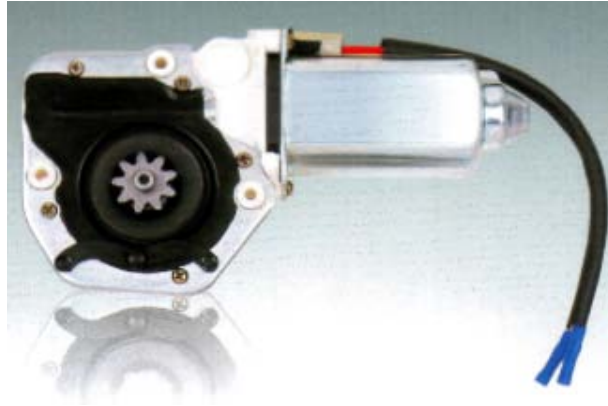

Right Angle Geared Motor

GMP76188

Specification

Model No.	Rated Voltage V	No-Load		Load			Locked Torque N.m	Locked Current A
		Speed RPM	Current A	Torque N.m	Speed RPM	Current A		
		GMP76188 R/L	12	85±10	≤4	3		