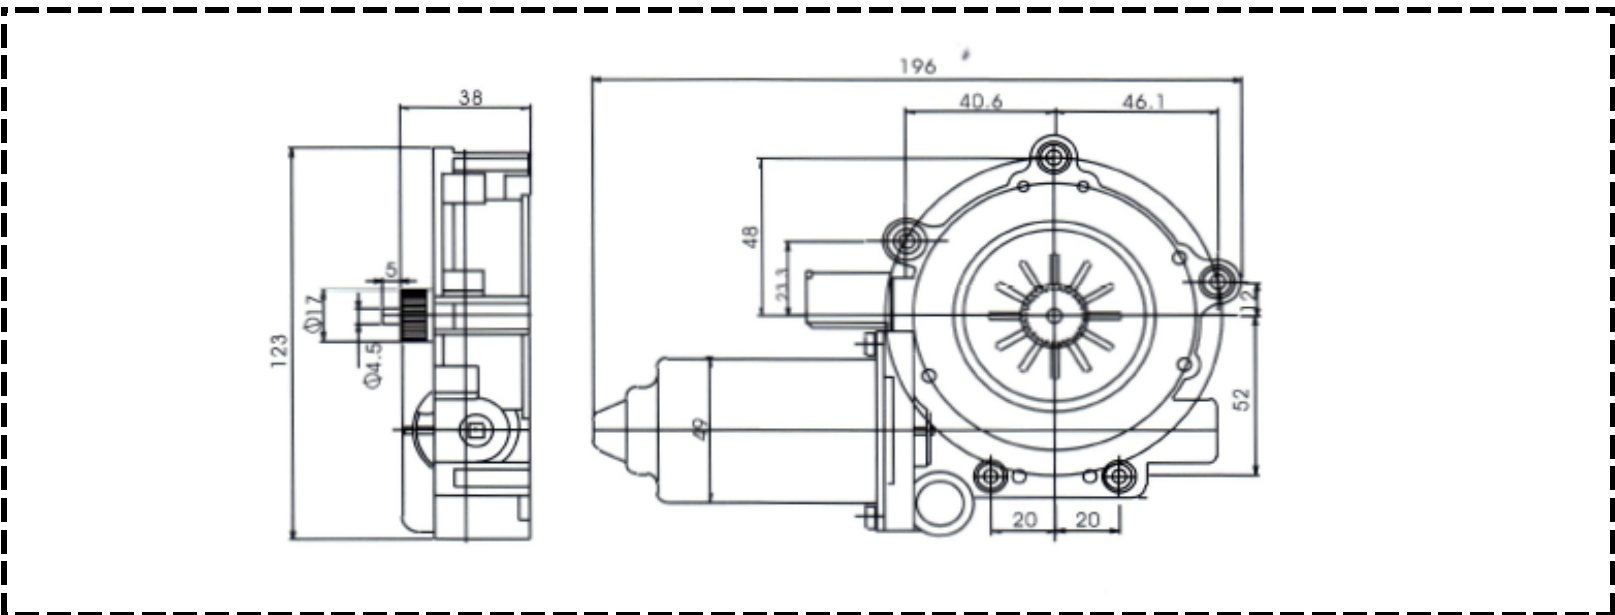

Outline Drawing