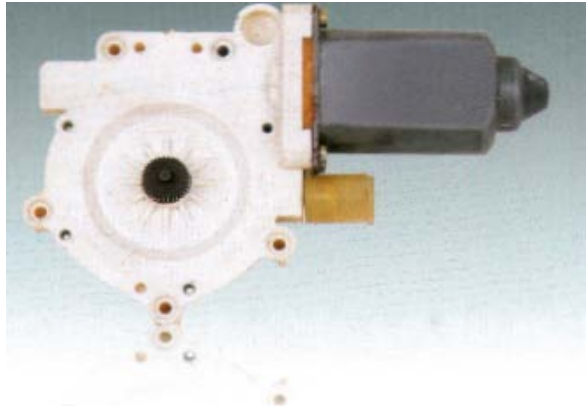

# Right Angle Geared Motor

GMP87196

## Specification

Model No.	Rated Voltage V	No-Load		Load			Locked Torque N.m	Locked Current A
		Speed RPM	Current A	Torque N.m	Speed RPM	Current A		
		GMP87196 R/L	12	75±10	≤3	3		